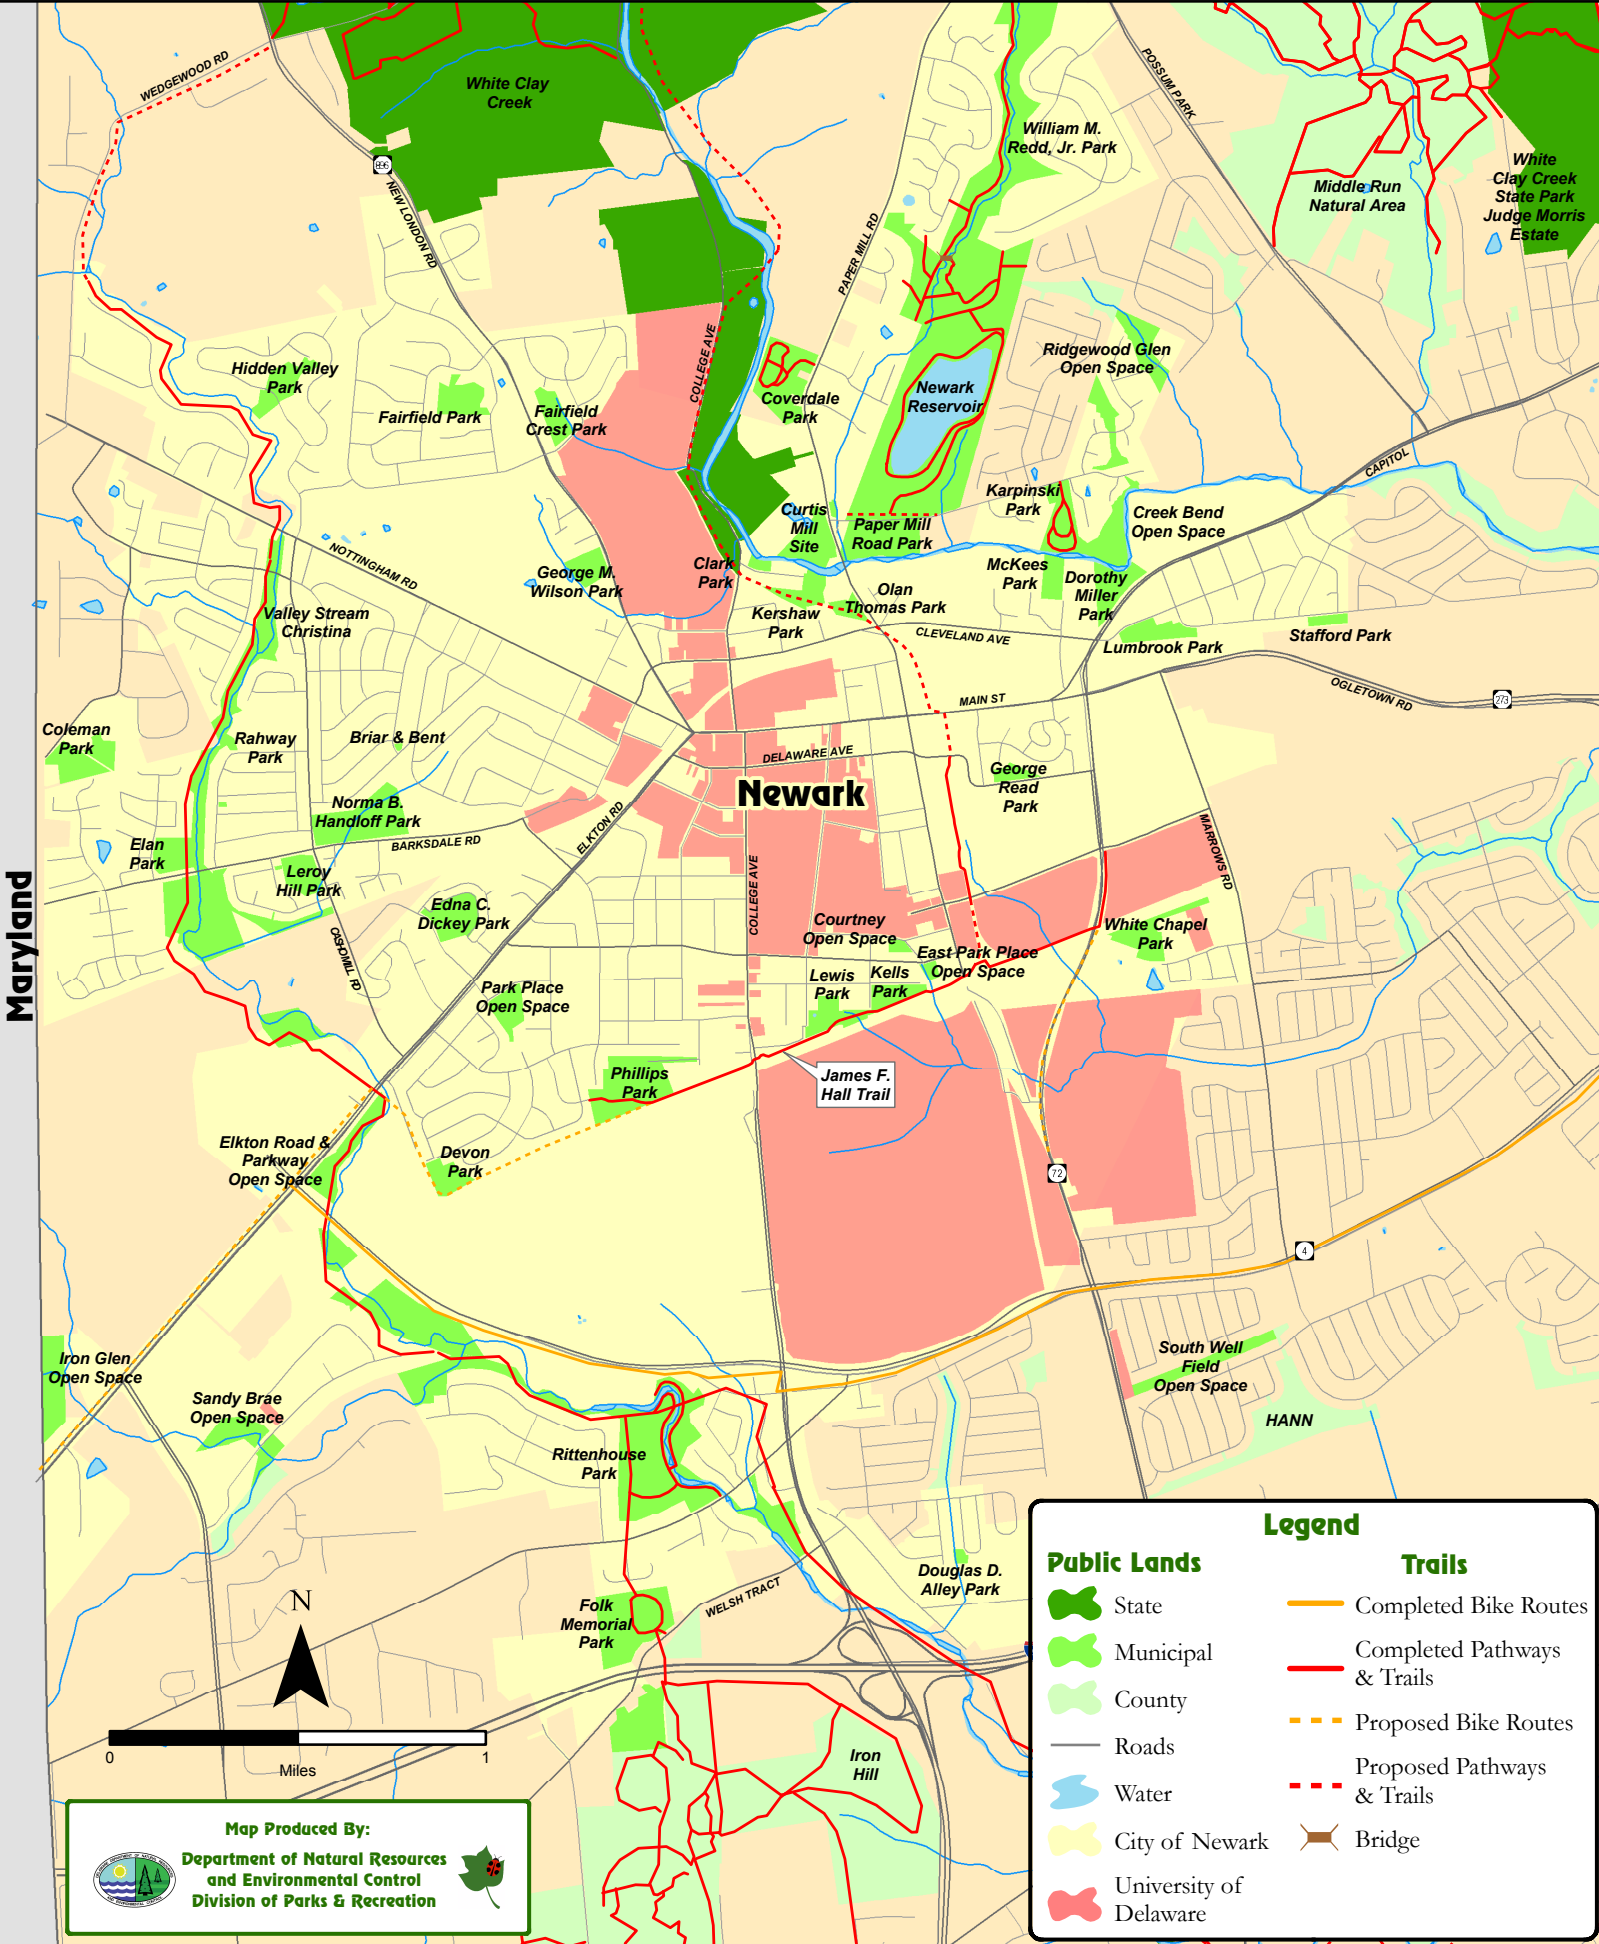

# City of Newark - Public Lands and Trails

Maryland

**Legend**

<b>Public Lands</b>	<b>Trails</b>
State	Completed Bike Routes
Municipal	Completed Pathways & Trails
County	Proposed Bike Routes
Roads	Proposed Pathways & Trails
Water	Bridge
City of Newark	
University of Delaware	

Map Produced By:  
 Department of Natural Resources and Environmental Control  
 Division of Parks & Recreation